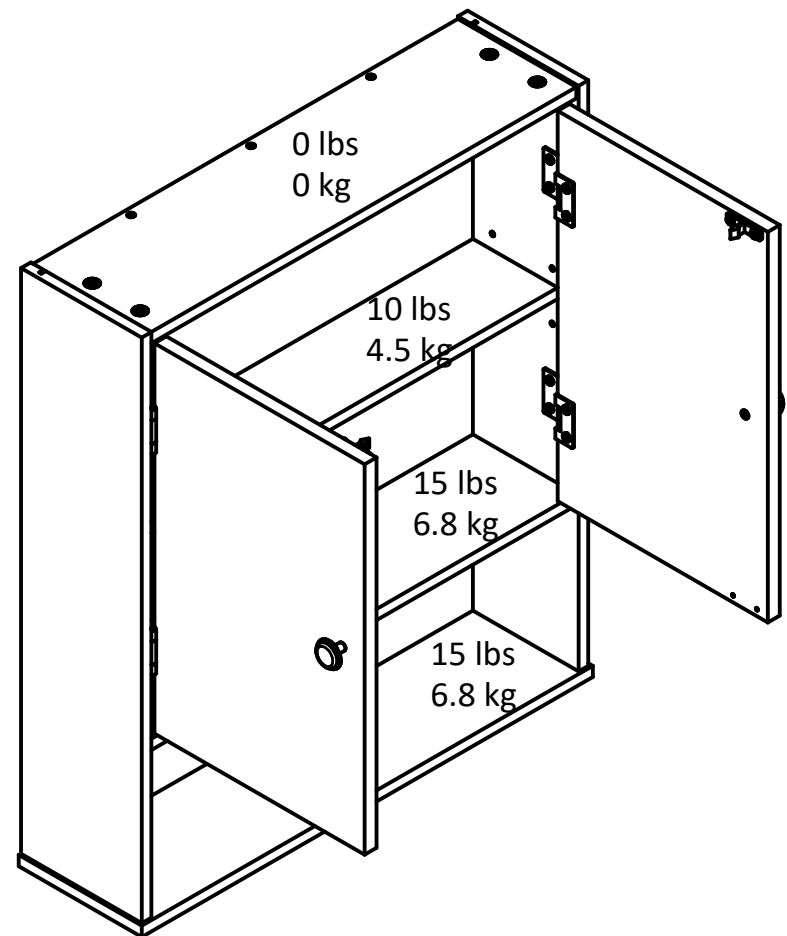

Open Storage dimensions:

22.44 in. (57.0 cm) W

7.52 in. (19.1 cm) H

6.46 in. (16.4 cm) D

0.63 cubic feet

Doors Storage dimensions:

(2) storage spaces (adjustable heights)

22.44 in. (57.0 cm) W

18.03 in. (45.8 cm) H

6.46 in. (16.4 cm) D

1.51 cubic feet

Wood Breakdown: 90%

Total storage: 2.14 cubic feet

Overall Product Size:

23.70"W x 6.46"D x 27.20"H

60.2cm W x 16.4cm D x 69.1cm H

Maximum Weight Capacities
Unit Weight: 23 lbs. (10.43 kg)